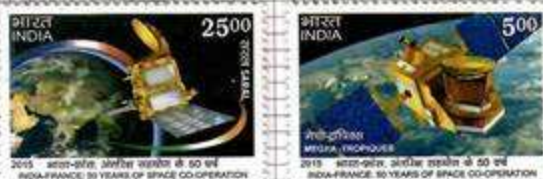

CHINA - INDIA

Joint issue: what do they signify ?

Date of issue : 10 Apr 2015

INDIA - FRANCE

After 12 years of the first collaboration, India and France celebrated 50 years of cooperation in space science by issuing another joint stamp.

India's space agency ISRO and France's CNES have cooperated in space research since an early agreement in 1964 to build and launch sounding rockets in India. Increased cooperation eventually led to launch of the Megha-Tropiques satellite in 2011 and SARAL in 2013.