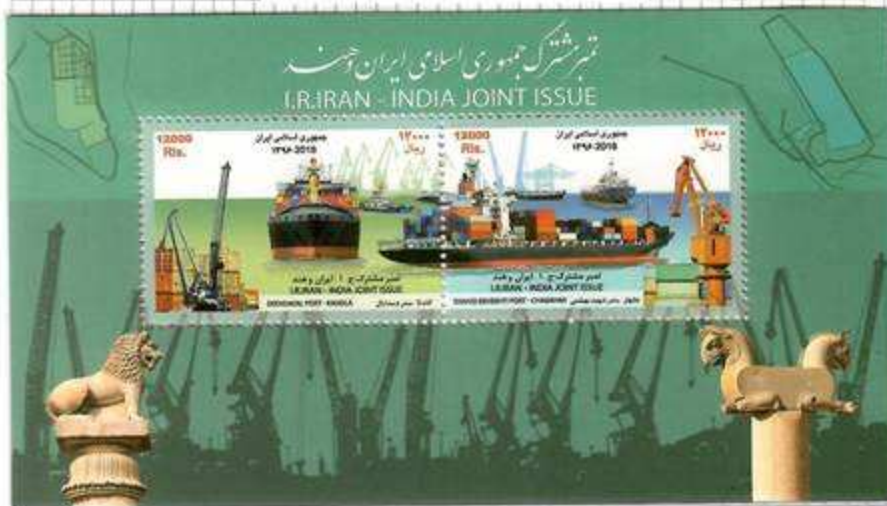

IRAN - INDIA

The MS design has structures of the Ashokan Pillar with a lion at the top from India & Achaemenid Griffin from Iran depicting the strong bond bet architectural history of two great civilizations.