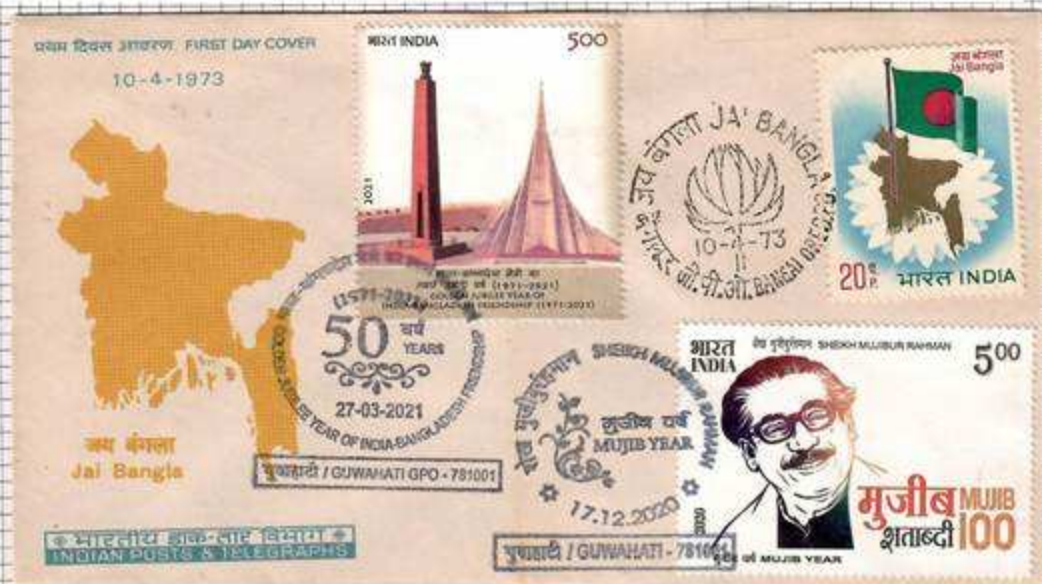

BANGLADESH-INDIA

Bangladesh celebrated the 50th anniversary of diplomatic relations and the golden jubilee of Bangladesh's independence from Pakistan and the birth centenary of its Father of the Nation Bangabandhu Sheikh Mujibur Rahman.