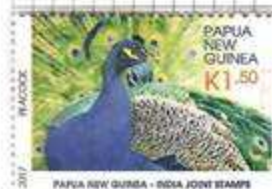

PAPUA NEW GUINEA - INDIA