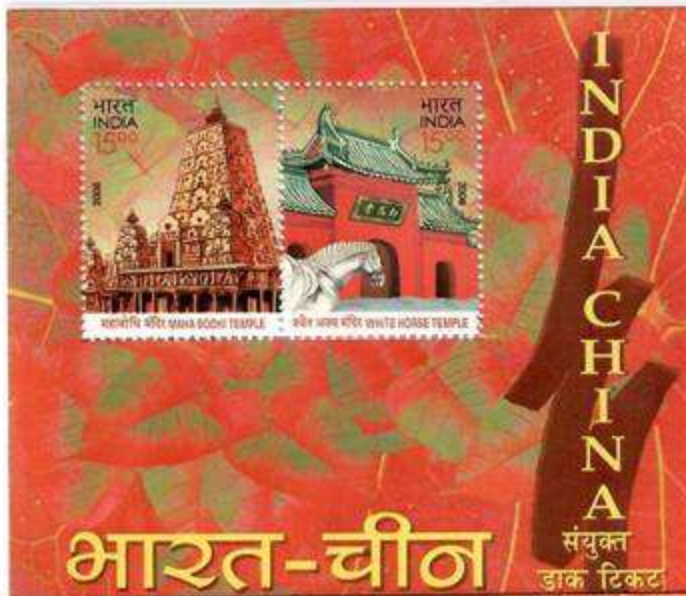

Joint issue: what do they signify ?

Date of issue : 11 Jul 2008