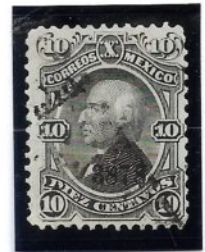

5 CENTS BROWN

Vertically laid paper. Durango overprint 18 3/4x2 mm vertical downward

10 CENTS BLACK DURANGO OVERPRINT 18 3/4x2 mm

Diagonal overprint

Diagonal overprint

February 24, 1878. Letter sent from Villa de Lerdo to San Luis Potosí, franked with one 10-cent black stamp with a horizontal Durango overprint (18 3/4 x2) and one 25-cent blue stamp with a vertical upward Durango overprint (18 3/4x2 mm).